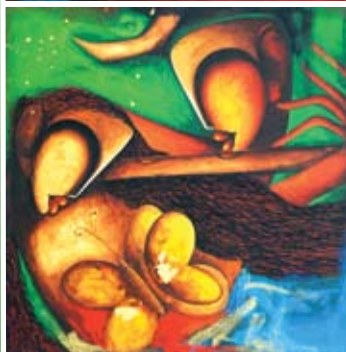

सत्त्व स्वादा कैन्वास थाली सत्त्व
सत्त्व स्वादा कैन्वास थाली सत्त्व स्वादा
Sattva Svadha
Canvas Thali

OM SWAMI: 11TH-19TH DEC '09

Please join us for a preview over wine and appetizers
at Gallery G Lavelle Road
7.30 pm Friday 11th December '09

gallery-g

Concurrent with Airtel Bengaluru Habba in association with Kingfisher
The Indian Art Trail 2009

SATTVA
SVADHA
CANVAS
THALI

11TH-
19TH
DEC '09

NEW
PAINT-
INGS ON
TASTE,
MOOD
OM
SWAMI

Om Swami's work is always very popular at Gallery G. It sold very well at our shows in San Francisco and Houston last year.

This new collection he calls the Sadhak series portrays taste: the flavours of the sattvik diet, calming and nourishing to mind, body and emotions.

The strong imagery here might seem to contradict that, but sattva embraces extremes. As always, Swami's faces are without eyes, so that form and theme will find other means of expression.